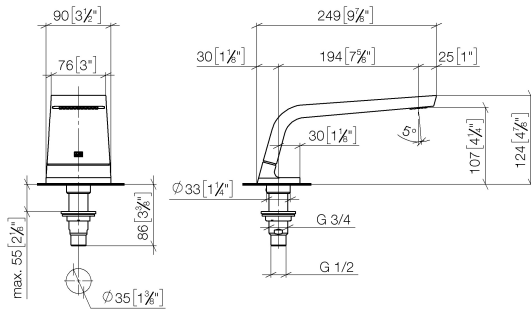

CL.1 Bath spout without diverter for deck mounting - Chrome

CL.1

13 612 705

- 200mm projection
- rectangular spray pattern with 55 individual jets
- height of mixer 125 mm
- height up to aerator 108 mm
- hole diameter 35 mm
- 1/2" connection
- max. flow 24.6 l/min at 3 bar flow pressure

mm [inches]

Flow rate chart

Certificates

WRAS_1512010. LGA_28684. IAPMO_4976 (6).

13 612 705

Parts for other finishes can be found here: [Brushed](#)
[Platinum](#)

Spare parts list

No.	Item Number	Name	Quantity used	Delivery time
1	90 11 70 007 00-00	spout	1	10
2	09 31 11 099 90	pin	1	2
3	09 14 10 009 90	seal	1	2
4	09 30 01 117 90	connection	1	2
5	09 23 01 057 90	flow reducer	1	2
6	09 18 40 090 90	sleeve	1	2
7	04 23 10 004 03 90	fixing set	1	2