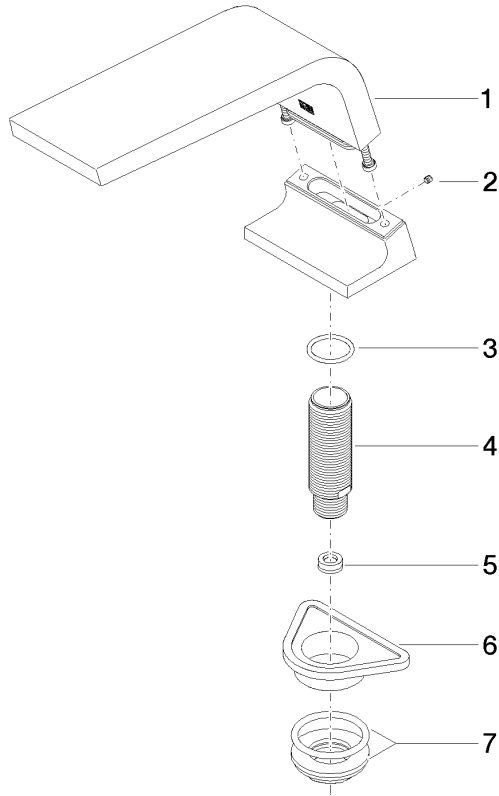

CL.1 Bath spout without diverter for deck mounting - Chrome

CL.1

13 612 705

- 200mm projection
- rectangular spray pattern with 55 individual jets
- height of mixer 125 mm
- height up to aerator 108 mm
- hole diameter 35 mm
- 1/2" connection
- max. flow 24.6 l/min at 3 bar flow pressure

mm [inches]

Flow rate chart

Certificates

WRAS_1512010. LGA_28684. IAPMO_4976 (6).

13 612 705

Parts for other finishes can be found here: [Brushed](#)
[Platinum](#)

Spare parts list

No.	Item Number	Name	Quantity used	Delivery time
1	90 11 70 007 00-00	spout	1	10
2	09 31 11 099 90	pin	1	2
3	09 14 10 009 90	seal	1	2
4	09 30 01 117 90	connection	1	2
5	09 23 01 057 90	flow reducer	1	2
6	09 18 40 090 90	sleeve	1	2
7	04 23 10 004 03 90	fixing set	1	2